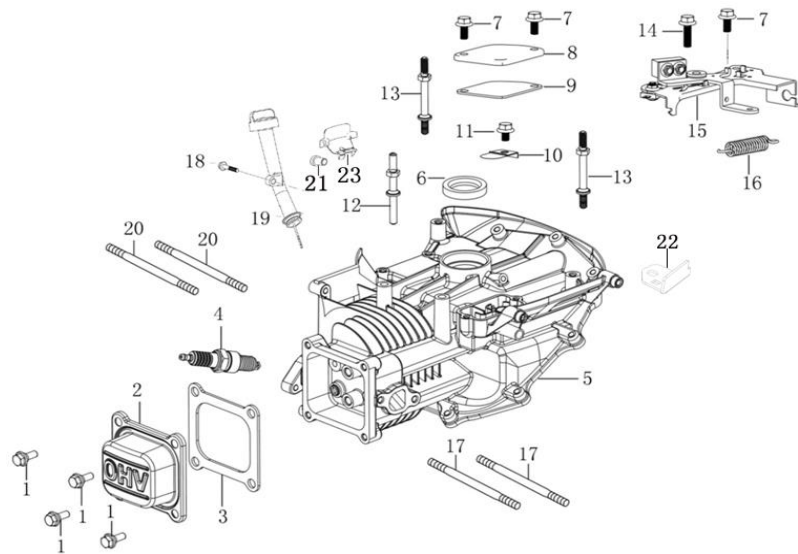

89	GB16674.1-06020	Bolt M6×20	2
90	2000086	Slice Pillow	2
91	00800	Wheel 8"	2
93	1809320	Front Shaft Assembly	1
96	2200032	Pinion Gear, Left	1
97	2007401	Bushing	4
98	GB879-05016	Spring Pin 5×16mm	2
99	GB16674.1-08016	Square Neck Bolt M8X16mm	4
117	2201002	Nylon Bearing 1/2"	8
118	00801	Hub Cap	2
119	01111	Hub Cap	2
120	WORD18-01	Nylon Bearing 1/2"	4
121	XSZ56-2-08	Roll Pin	2
140	1805000	Haul Shank Seam	1
141	2200053	Tension Spring	1
142	XSZ56-1-17	Hair Pin	2
143	1812009	Transmission Tension Spring	1
144	2100496	Bracket Plate	1

CRANK CASE

Pozice	Obj.číslo	Popis	Množství
1	380020070-0001	Hexagon shaft shoulder bolt	4
2	120230118-0001	Cylinder head cover	1
3	120250045-0001	Gasket for cylinder head cover	1
4	270960014-0001	Spark plug	1
5	110810363-0001	Crankcase body	1
6	380650335-0001	Oil seal	1
7	380140067-0003	Hexagon bolt with flange	3
8	110840041-0001	CAP,BREATHER CHAMBER	1
9	110850030-0002	PACKING, BREATHER CHAMBER	1
10	140250026-0001	Leaf valve	1
11	380140039-0003	Hexagon bolt with flange	1
12	380850016-0001	Stay stud	1
13	380850010-0001	Stay stud	2
14	380140077-0005	Hexagon bolt with flange	1

Pozice	Obj.číslo	Popis	Množství	
15	293030023-0001	Engine brake	1	
16	381140582-0001	Tension spring	1	
17	380180210-0001	Stud	2	
18	380140100-0003	Hexagon bolt with flange	1	
19	110690125-0002	Oil rule combination	1	
20	380180147-0001	Stud	2	
21	380822360-0001	Bushing	1	
22	160200082-0001	Side plate	1	
23	160200075-0001	Side plate	1	

CRANKCASE COVER

Pozice	Obj.číslo	Popis	Množství	
1	380140103-0004	Hexagon bolt with flange	9	
2	110820198-0001	Crankcase cover	1	
3	380650347-0001	Oil seal	1	
4	171630031-0001	Speed regulating arm	1	
5	380450527-0001	Flat washer	1	
6	380650338-0001	Oil seal	1	
7	381350004-0001	Pin clip	1	
8	380600241-0001	ocation pin	2	
9	171750039-0001	Components of governor gear	1	
10	380140167-0002	Hexagon bolt with flange	1	