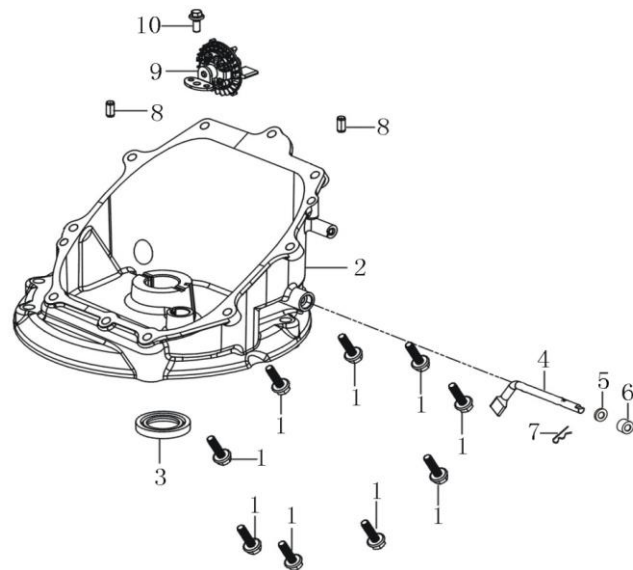

89	GB16674.1-06020	Bolt M6×20	2
90	2000086	Slice Pillow	2
91	00800	Wheel 8"	2
93	1809320	Front Shaft Assembly	1
96	2200032	Pinion Gear, Left	1
97	2007401	Bushing	4
98	GB879-05016	Spring Pin 5×16mm	2
99	GB16674.1-08016	Square Neck Bolt M8X16mm	4
117	2201002	Nylon Bearing 1/2"	8
118	00801	Hub Cap	2
119	01111	Hub Cap	2
120	WORD18-01	Nylon Bearing 1/2"	4
121	XSZ56-2-08	Roll Pin	2
140	1805000	Haul Shank Seam	1
141	2200053	Tension Spring	1
142	XSZ56-1-17	Hair Pin	2
143	1812009	Transmission Tension Spring	1
144	2100496	Bracket Plate	1

Ref.No.	Parts No.	Description	Qty
101	1819001	Bushing	1
102	1819300	Blade Adaptor Pulley	1
103	XSS46-01D	Blade	1
104	XSZ56-2-17	Washer	1
105	WORD18-08A	Bolt 3/8-24UNFx1-3/4	1

Ref.No.	Parts No.	Description	Qty
126	2100463A	Grass Bag Handle	1
127	2100446A	Access Plate	1
128	GB879-25130	Spring Pin2.5X13	2
129	2100447A	Grass Bag Cover	1
130	2012611	Bag Frame	1
131	1806520C	Fabric Bag	1

CRANK CASE

Pozice	Obj.číslo	Popis	Množství
1	380020070-0001	Hexagon shaft shoulder bolt	4
2	120230118-0001	Cylinder head cover	1
3	120250045-0001	Gasket for cylinder head cover	1
4	270960014-0001	Spark plug	1
5	110810363-0001	Crankcase body	1
6	380650335-0001	Oil seal	1
7	380140067-0003	Hexagon bolt with flange	3
8	110840041-0001	CAP,BREATHER CHAMBER	1
9	110850030-0002	PACKING, BREATHER CHAMBER	1
10	140250026-0001	Leaf valve	1
11	380140039-0003	Hexagon bolt with flange	1
12	380850016-0001	Stay stud	1
13	380850010-0001	Stay stud	2
14	380140077-0005	Hexagon bolt with flange	1

Pozice	Obj.číslo	Popis	Množství	
15	293030023-0001	Engine brake	1	
16	381140582-0001	Tension spring	1	
17	380180210-0001	Stud	2	
18	380140100-0003	Hexagon bolt with flange	1	
19	110690125-0002	Oil rule combination	1	
20	380180147-0001	Stud	2	
21	380822360-0001	Bushing	1	
22	160200082-0001	Side plate	1	
23	160200075-0001	Side plate	1	