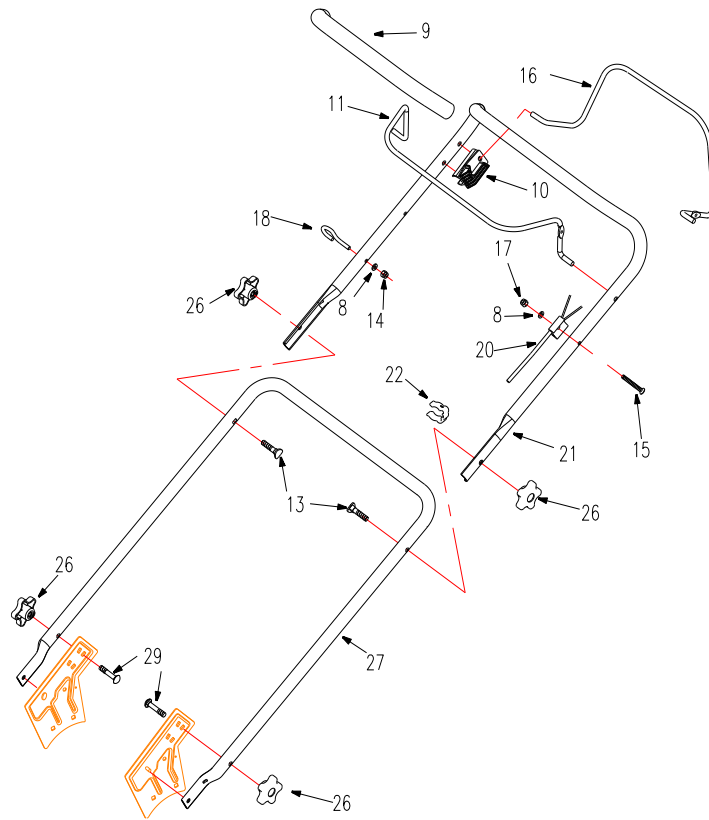

RPM 4640 Pro

Ref.No.	Parts No.	Description	Qty
8	GB97.1-06	Washer 6	2
9	18.6-04	Handle Grip	1
10	2203003	Bracket	1
11	2003101	Blade Control Handle	1
13	XSZ56-1-15	Bolt	2
14	GB923-06	Acorn Nut M6	1
15	GB820-06040	Screw M6*40	1
16	2003201	Drive Clutch Lever	1
17	GB6182-06	Nylon Insert Lock Nut M6mm	1
18	WORD18.6-05B	Guy Hook	1
20	2100625	Cable Unit	1
21	2003002D	Upper Handlebar	1
22	2011031	Cable Clamp	1
26	1850006B	Knob Nut	4
27	1813301	Lower Handlebar	1
29	GB801-08040	Square Neck Bolt M8×40mm	2

Ref.No.	Parts No.	Description	Qty
17	GB6182-06	Nylon Insert Lock Nut M6mm	9
62	GB16674.1-06016	Hex Hd. Flange Bolt M6X16mm	9
72	2011720A	Handle	1
73	2012701A	Knob	1
74	2012703	Pressure Spring	1
75	GB879-02012	Spring Pin	1
76	1804200	Rear Axle Assembly	1
77	GB97.1-12	Washer 12	4
78	GB955-12	Washer 12	4
79	84907	Gear Box	1
80	GB896-09	E-Clip 9mm	2
81	01110	Rear Wheel 11"	2
82	2200033	Pinion Gear, Right	1
83	0110001	Cover	2
84	XSZ56-2-06	E-Clip 19mm	2
85	2207002B	Bearing Housing	2
86	2012710	Handle, Rear	1
87	2207001	Bushing	2
88	2007006	Bushing	1

Pozice	Obj.číslo	Popis	Množství	
15	293030023-0001	Engine brake	1	
16	381140582-0001	Tension spring	1	
17	380180210-0001	Stud	2	
18	380140100-0003	Hexagon bolt with flange	1	
19	110690125-0002	Oil rule combination	1	
20	380180147-0001	Stud	2	
21	380822360-0001	Bushing	1	
22	160200082-0001	Side plate	1	
23	160200075-0001	Side plate	1	

CRANKCASE COVER

Pozice	Obj.číslo	Popis	Množství	
1	380140103-0004	Hexagon bolt with flange	9	
2	110820198-0001	Crankcase cover	1	
3	380650347-0001	Oil seal	1	
4	171630031-0001	Speed regulating arm	1	
5	380450527-0001	Flat washer	1	
6	380650338-0001	Oil seal	1	
7	381350004-0001	Pin clip	1	
8	380600241-0001	ocation pin	2	
9	171750039-0001	Components of governor gear	1	
10	380140167-0002	Hexagon bolt with flange	1	