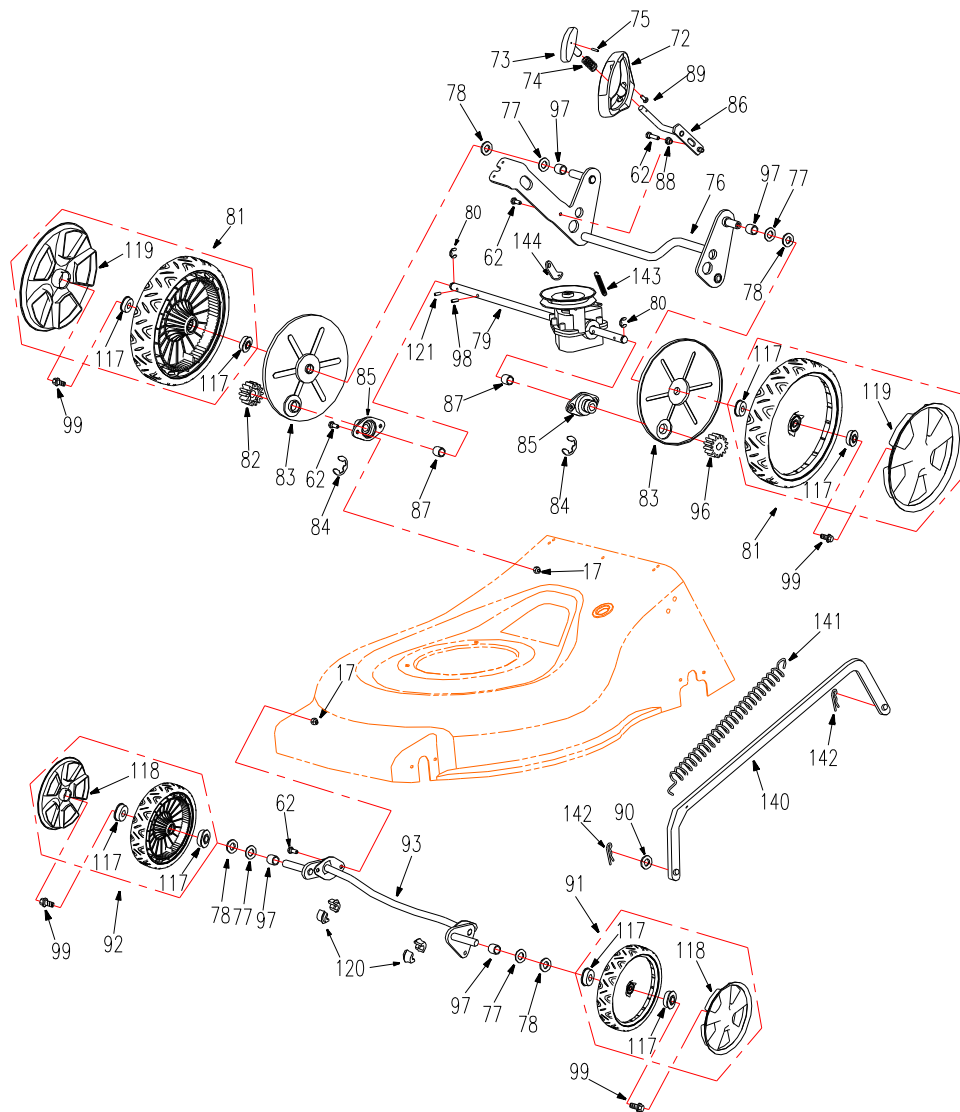

RPM 4640 Pro

Ref.No.	Parts No.	Description	Qty
8	GB97.1-06	Washer 6	2
9	18.6-04	Handle Grip	1
10	2203003	Bracket	1
11	2003101	Blade Control Handle	1
13	XSZ56-1-15	Bolt	2
14	GB923-06	Acorn Nut M6	1
15	GB820-06040	Screw M6*40	1
16	2003201	Drive Clutch Lever	1
17	GB6182-06	Nylon Insert Lock Nut M6mm	1
18	WORD18.6-05B	Guy Hook	1
20	2100625	Cable Unit	1
21	2003002D	Upper Handlebar	1
22	2011031	Cable Clamp	1
26	1850006B	Knob Nut	4
27	1813301	Lower Handlebar	1
29	GB801-08040	Square Neck Bolt M8×40mm	2

Ref.No.	Parts No.	Description	Qty
8	GB97.1-06	Washer 6	2
17	GB6182-06	Nylon Insert Lock Nut M6mm	8
30	GB6182-08	Looknut M8	7
31	2100369	Torsion Spring	1
32	GB16674.1-06020	Bolt M6×20	1
33	GB93-06	Washer 6	1
34	GB96-06	Washer 6	1
35	GB91-02016	Pin2×16	2
37	2100350	Rod, Rear Cover	1
38	2100466	Rear Cover	1
41	1822004	Left Bracket	1
42	1812004	Rear Cover Bracket	1
44	GB5285-55190	Self Tapping Screws St5.5*19	7
47	1800019	Mulching Plug	1
49	1800001A	V-Belt Z762	1
51	GB16674.1-08040	Square Neck Bolt M8×40mm	3
52	2100012	Wing Nuts	1
53	1813011	Guard	1
54	GB97.1-08	Washer 8	3

Ref.No.	Parts No.	Description	Qty
17	GB6182-06	Nylon Insert Lock Nut M6mm	9
62	GB16674.1-06016	Hex Hd. Flange Bolt M6X16mm	9
72	2011720A	Handle	1
73	2012701A	Knob	1
74	2012703	Pressure Spring	1
75	GB879-02012	Spring Pin	1
76	1804200	Rear Axle Assembly	1
77	GB97.1-12	Washer 12	4
78	GB955-12	Washer 12	4
79	84907	Gear Box	1
80	GB896-09	E-Clip 9mm	2
81	01110	Rear Wheel 11"	2
82	2200033	Pinion Gear, Right	1
83	0110001	Cover	2
84	XSZ56-2-06	E-Clip 19mm	2
85	2207002B	Bearing Housing	2
86	2012710	Handle, Rear	1
87	2207001	Bushing	2
88	2007006	Bushing	1