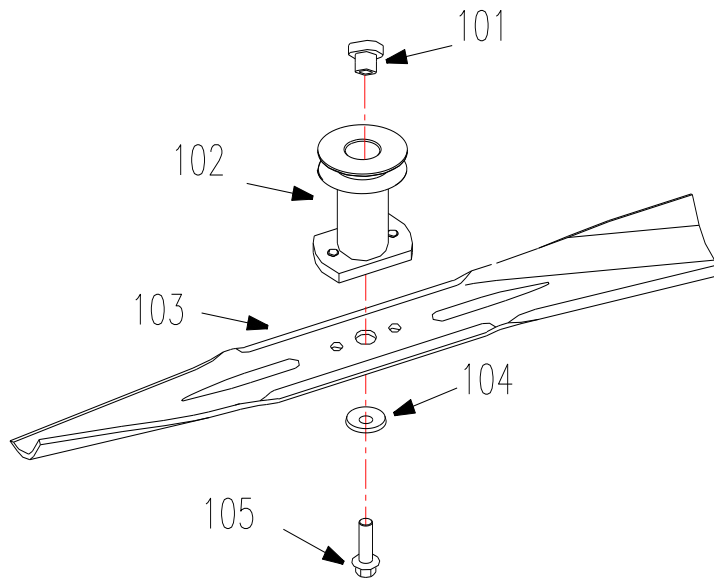

Ref.No.	Parts No.	Description	Qty
101	1819001	Bushing	1
102	1819300	Blade Adaptor Pulley	1
103	XSS46-01D	Blade	1
104	XSZ56-2-17	Washer	1
105	WORD18-08A	Bolt 3/8-24UNFx1-3/4	1