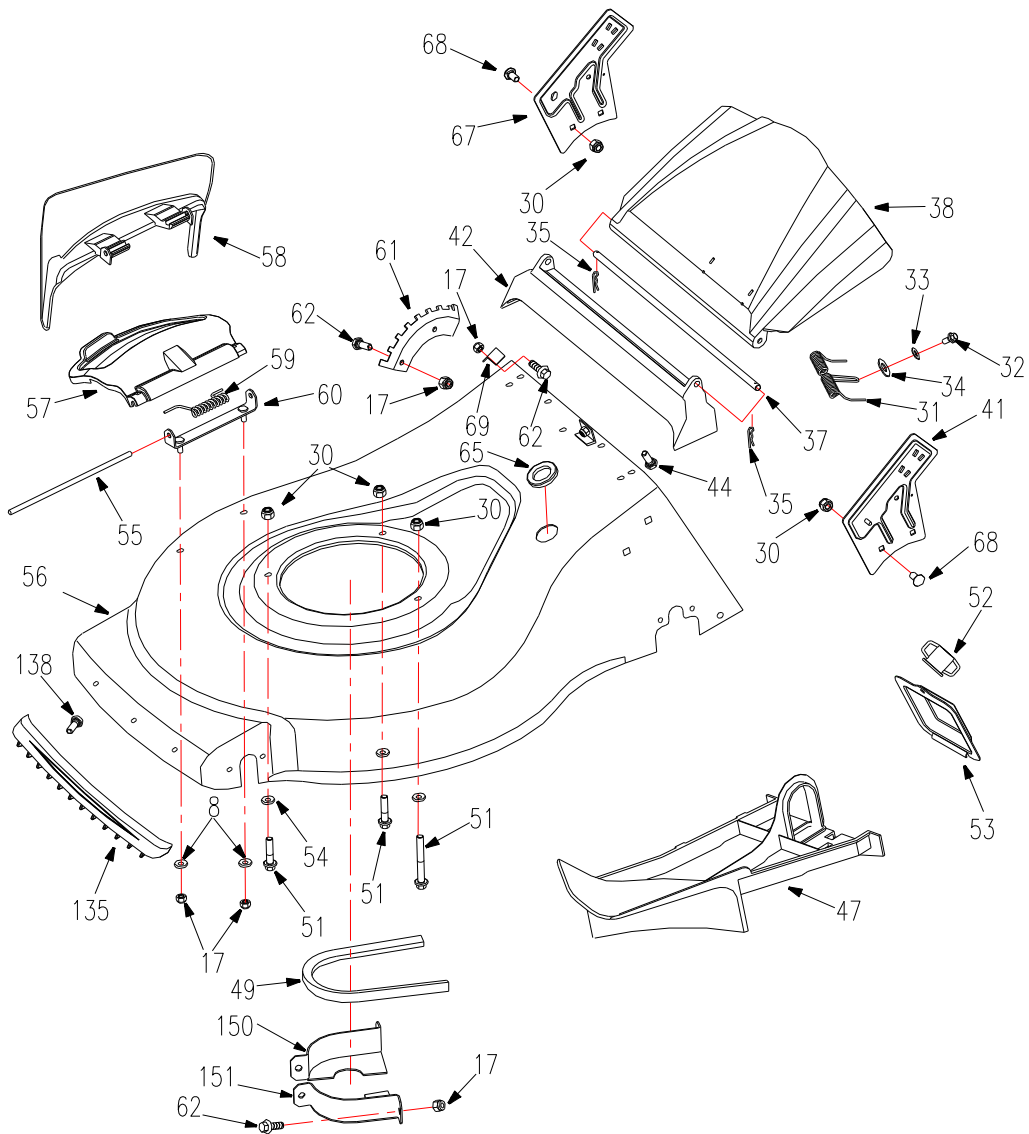

RPM 4640 Pro

Ref.No.	Parts No.	Description	Qty
8	GB97.1-06	Washer 6	2
9	18.6-04	Handle Grip	1
10	2203003	Bracket	1
11	2003101	Blade Control Handle	1
13	XSZ56-1-15	Bolt	2
14	GB923-06	Acorn Nut M6	1
15	GB820-06040	Screw M6*40	1
16	2003201	Drive Clutch Lever	1
17	GB6182-06	Nylon Insert Lock Nut M6mm	1
18	WORD18.6-05B	Guy Hook	1
20	2100625	Cable Unit	1
21	2003002D	Upper Handlebar	1
22	2011031	Cable Clamp	1
26	1850006B	Knob Nut	4
27	1813301	Lower Handlebar	1
29	GB801-08040	Square Neck Bolt M8×40mm	2

Ref.No.	Parts No.	Description	Qty
17	GB6182-06	Nylon Insert Lock Nut M6mm	9
62	GB16674.1-06016	Hex Hd. Flange Bolt M6X16mm	9
72	2011720A	Handle	1
73	2012701A	Knob	1
74	2012703	Pressure Spring	1
75	GB879-02012	Spring Pin	1
76	1804200	Rear Axle Assembly	1
77	GB97.1-12	Washer 12	4
78	GB955-12	Washer 12	4
79	84907	Gear Box	1
80	GB896-09	E-Clip 9mm	2
81	01110	Rear Wheel 11"	2
82	2200033	Pinion Gear, Right	1
83	0110001	Cover	2
84	XSZ56-2-06	E-Clip 19mm	2
85	2207002B	Bearing Housing	2
86	2012710	Handle, Rear	1
87	2207001	Bushing	2
88	2007006	Bushing	1

CRANKCASE COVER

Pozice	Obj.číslo	Popis	Množství	
1	380140103-0004	Hexagon bolt with flange	9	
2	110820198-0001	Crankcase cover	1	
3	380650347-0001	Oil seal	1	
4	171630031-0001	Speed regulating arm	1	
5	380450527-0001	Flat washer	1	
6	380650338-0001	Oil seal	1	
7	381350004-0001	Pin clip	1	
8	380600241-0001	ocation pin	2	
9	171750039-0001	Components of governor gear	1	
10	380140167-0002	Hexagon bolt with flange	1	