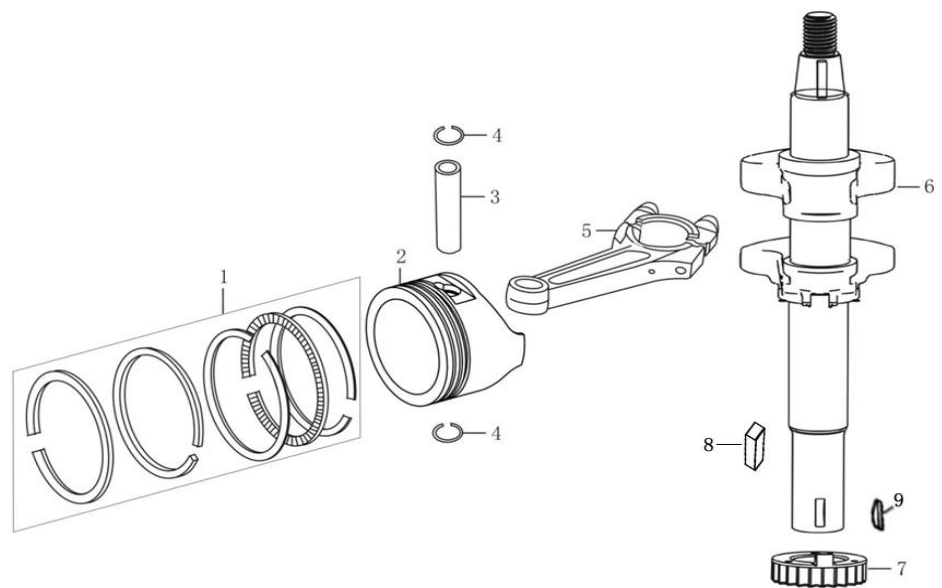

CRANK CASE

Pozice	Obj.číslo	Popis	Množství
1	380020070-0001	Hexagon shaft shoulder bolt	4
2	120230118-0001	Cylinder head cover	1
3	120250045-0001	Gasket for cylinder head cover	1
4	270960014-0001	Spark plug	1
5	110810363-0001	Crankcase body	1
6	380650335-0001	Oil seal	1
7	380140067-0003	Hexagon bolt with flange	3
8	110840041-0001	CAP,BREATHER CHAMBER	1
9	110850030-0002	PACKING, BREATHER CHAMBER	1
10	140250026-0001	Leaf valve	1
11	380140039-0003	Hexagon bolt with flange	1
12	380850016-0001	Stay stud	1
13	380850010-0001	Stay stud	2
14	380140077-0005	Hexagon bolt with flange	1

Pozice	Obj.číslo	Popis	Množství	
15	293030023-0001	Engine brake	1	
16	381140582-0001	Tension spring	1	
17	380180210-0001	Stud	2	
18	380140100-0003	Hexagon bolt with flange	1	
19	110690125-0002	Oil rule combination	1	
20	380180147-0001	Stud	2	
21	380822360-0001	Bushing	1	
22	160200082-0001	Side plate	1	
23	160200075-0001	Side plate	1	

CRANKCASE COVER

Pozice	Obj.číslo	Popis	Množství	
1	380140103-0004	Hexagon bolt with flange	9	
2	110820198-0001	Crankcase cover	1	
3	380650347-0001	Oil seal	1	
4	171630031-0001	Speed regulating arm	1	
5	380450527-0001	Flat washer	1	
6	380650338-0001	Oil seal	1	
7	381350004-0001	Pin clip	1	
8	380600241-0001	ocation pin	2	
9	171750039-0001	Components of governor gear	1	
10	380140167-0002	Hexagon bolt with flange	1	

CAMSHAFT

Pozice	Obj.číslo	Popis	Množství	
1	140450060-0001	Valve rocker combination	2	
2	140710013-0002	Plate, push rod guide	1	
3	140670028-0001	Push rod	2	
4	140690021-0001	Lifter, Valve	2	
5	140020174-0001	Camshaft assy	1	
6	140380020-0001	Retainer, valve spring	2	
7	140340039-0001	Inner spring of valve	2	
8	140400016-0001	Valve oil seal	2	
9	500550034-0001	Valve Kit	1	