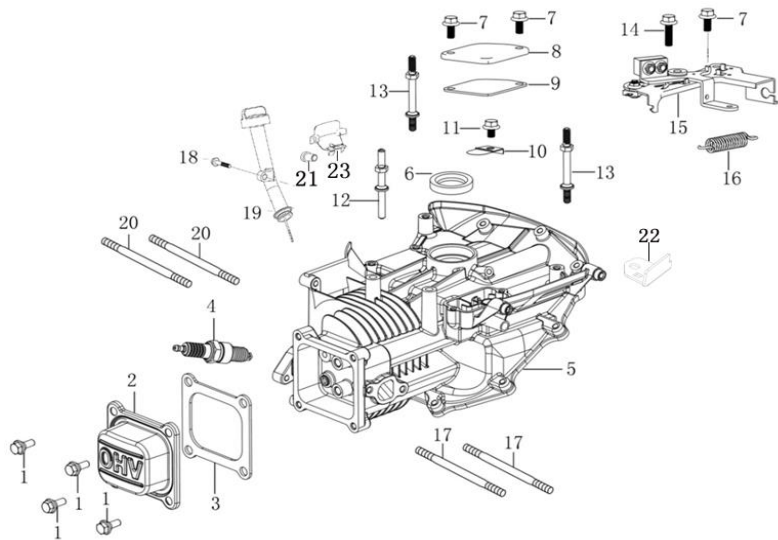

CRANK CASE

Pozice	Obj.číslo	Popis	Množství
1	380020070-0001	Hexagon shaft shoulder bolt	4
2	120230118-0001	Cylinder head cover	1
3	120250045-0001	Gasket for cylinder head cover	1
4	270960014-0001	Spark plug	1
5	110810363-0001	Crankcase body	1
6	380650335-0001	Oil seal	1
7	380140067-0003	Hexagon bolt with flange	3
8	110840041-0001	CAP,BREATHER CHAMBER	1
9	110850030-0002	PACKING, BREATHER CHAMBER	1
10	140250026-0001	Leaf valve	1
11	380140039-0003	Hexagon bolt with flange	1
12	380850016-0001	Stay stud	1
13	380850010-0001	Stay stud	2
14	380140077-0005	Hexagon bolt with flange	1