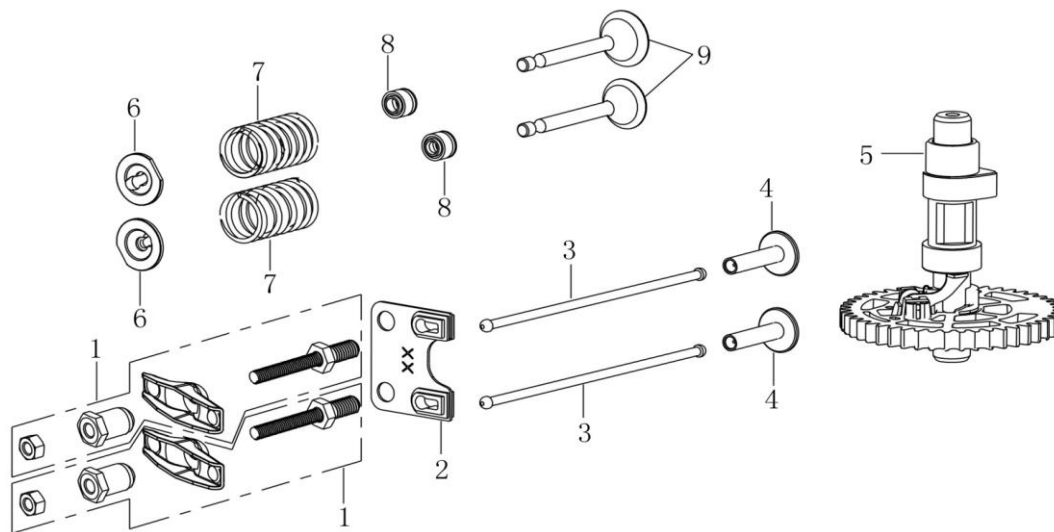

CRANK CASE

Pozice	Obj.číslo	Popis	Množství
1	380020070-0001	Hexagon shaft shoulder bolt	4
2	120230118-0001	Cylinder head cover	1
3	120250045-0001	Gasket for cylinder head cover	1
4	270960014-0001	Spark plug	1
5	110810363-0001	Crankcase body	1
6	380650335-0001	Oil seal	1
7	380140067-0003	Hexagon bolt with flange	3
8	110840041-0001	CAP,BREATHER CHAMBER	1
9	110850030-0002	PACKING, BREATHER CHAMBER	1
10	140250026-0001	Leaf valve	1
11	380140039-0003	Hexagon bolt with flange	1
12	380850016-0001	Stay stud	1
13	380850010-0001	Stay stud	2
14	380140077-0005	Hexagon bolt with flange	1

Pozice	Obj.číslo	Popis	Množství	
15	293030023-0001	Engine brake	1	
16	381140582-0001	Tension spring	1	
17	380180210-0001	Stud	2	
18	380140100-0003	Hexagon bolt with flange	1	
19	110690125-0002	Oil rule combination	1	
20	380180147-0001	Stud	2	
21	380822360-0001	Bushing	1	
22	160200082-0001	Side plate	1	
23	160200075-0001	Side plate	1	

CRANKCASE COVER

Pozice	Obj.číslo	Popis	Množství	
1	380140103-0004	Hexagon bolt with flange	9	
2	110820198-0001	Crankcase cover	1	
3	380650347-0001	Oil seal	1	
4	171630031-0001	Speed regulating arm	1	
5	380450527-0001	Flat washer	1	
6	380650338-0001	Oil seal	1	
7	381350004-0001	Pin clip	1	
8	380600241-0001	ocation pin	2	
9	171750039-0001	Components of governor gear	1	
10	380140167-0002	Hexagon bolt with flange	1	

CAMSHAFT

Pozice	Obj.číslo	Popis	Množství	
1	140450060-0001	Valve rocker combination	2	
2	140710013-0002	Plate, push rod guide	1	
3	140670028-0001	Push rod	2	
4	140690021-0001	Lifter, Valve	2	
5	140020174-0001	Camshaft assy	1	
6	140380020-0001	Retainer, valve spring	2	
7	140340039-0001	Inner spring of valve	2	
8	140400016-0001	Valve oil seal	2	
9	500550034-0001	Valve Kit	1	